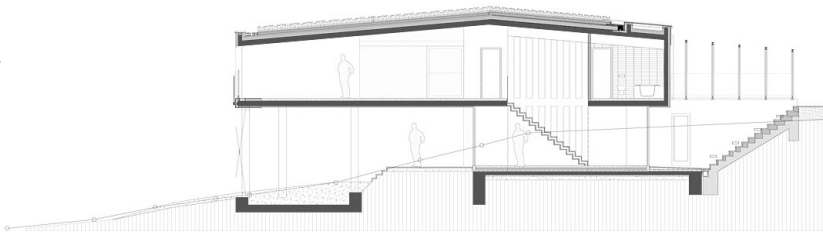

© Zoltán Brezina

The spaces of the house follow the archetype of the small Balaton-region summer houses. On the ground floor we have continuous spaces for an elegant social life: from the garden over the living room into the dining room. On the first floor we designed small bedrooms and a bigger playing room on the peak of the house. The house stands on the edge of a small forest, between high trees. These were the inspiration points of our design: the house follows the situation of those trees, and besides it adapts to the differences in the levels of the surface. The legs of the house have the direct formal connection with the environment. The house has a particular atmosphere for living, in the rain, as well as in the hottest days of the summer. Under the design process we cooperated with landscape architects, we had a vision of an open house, living around the fireplace. The rooms are oriented to the lake view, and on the first floor, at the end of the neck its possible to study the small animals of the trees, or its a good place for kids for playing. Under this part, there is the resting area, and the dining zone. The interior follows the dynamic character of the exterior's form. We were looking for simple materials that can be used also in the interior, as in the exterior or in the garden. (architects' text)

© munkacsoport.net

© munkacsoport.net

Single-family house by the Balaton

lower level plan

upper level plan

section