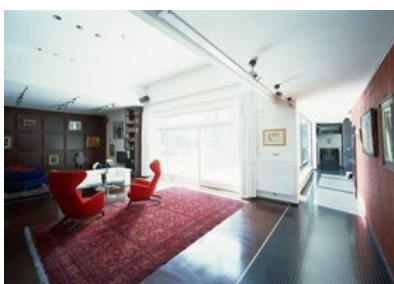

© Gábor Máté